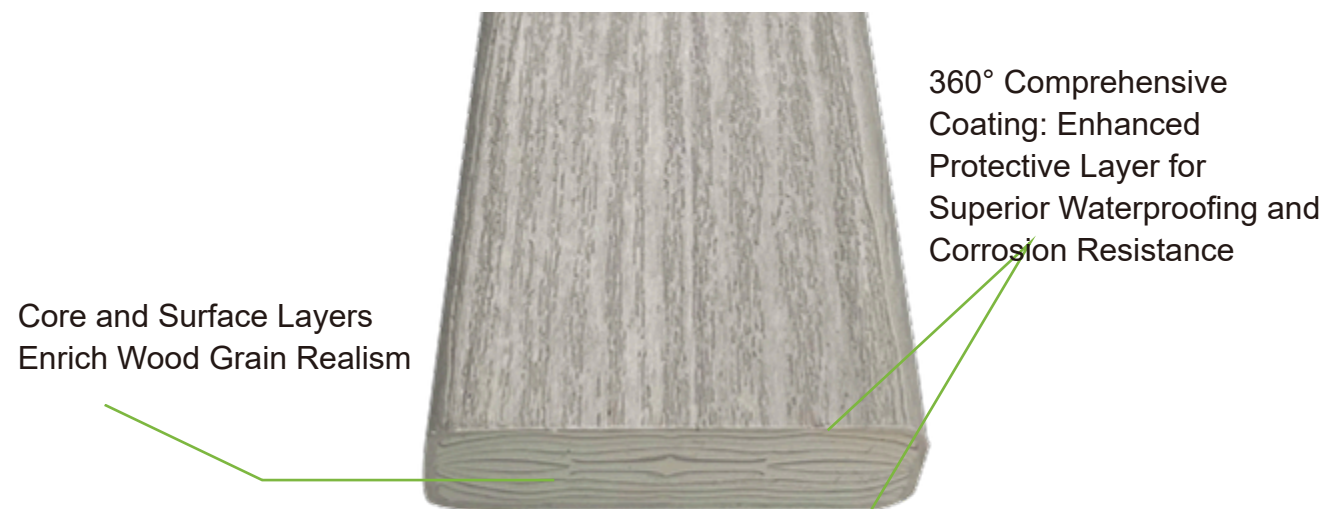

COLOR CHOICES