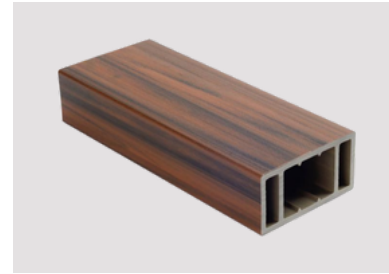

CO-EXTRUSION TUBE
Size: 120x60mm