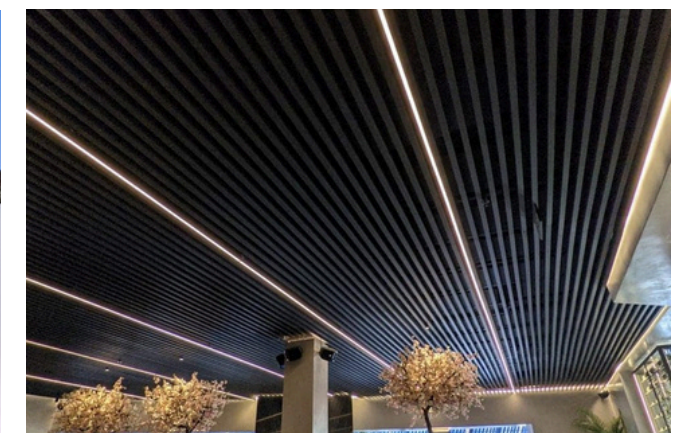

GREAT WALL BOARDS E07
Size: 169x33mm

WALL PANELS E08
Size: 134.5x24.5mm

WALL PANELS E09
Size: 223x24mm

WALL PANELS E10
Size: 138.5x20mm

WALL PANELS E11
Size: 179x21mm

WALL PANELS E12
Size: 142x13mm

BEAMS

CO-EXTRUSION TUBE
Size: 40x30mm