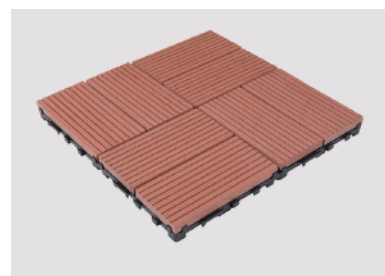

SEMI-SOLID ELITE DECKING
Size: 140x23mm

SOLID ELITE DECKING
Size: 140x20mm

SOLID ELITE DECKING
Size: 140x22mm

SOLID TILE DECKING
Size: 300x300mm

SOLID ELITE DECKING
Size: 300x300mm

SOLID EMBOSSED DECKING
Size: 300x300mm

TRADITIONAL DECKING SURFACE TREATMENT

Pinstripe

Medium stripe

Wide stripe

Sanded & flat

Wood-grained

Embossed

EXECUTIVE CO-EXTRUSION DECKING

Providing remarkable stability, excellent corrosion resistance, and high compressive strength,

SOLID EXECUTIVE DECKING
Size: 140x20mm

SOLID EXECUTIVE DECKING
Size: 140x22mm

SOLID EXECUTIVE DECKING
Size: 140x24mm