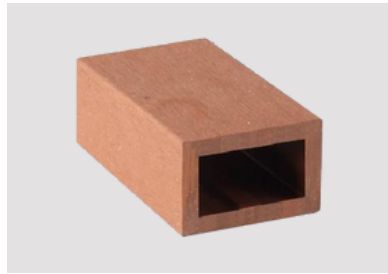

CO-EXTRUSION TUBE
Size: 90x40mm

CO-EXTRUSION TUBE
Size: 120x60mm

CO-EXTRUSION TUBE
Size: 128x128mm

TRADITIONAL TUBE
Size: 40x40mm

TRADITIONAL TUBE
Size: 50x60mm

TRADITIONAL TUBE
Size: 60x40mm

TRADITIONAL TUBE
Size: 48x20mm

TRADITIONAL TUBE
Size: 68x25mm

CEILING

ASA CEILING
Size: 100x15mm

ASA CEILING
Size: 224x24mm

NEW COLOR WPC FURNITURE

Made from recycled plastic, these products are designed for durability and require no maintenance. For quick and easy cleaning, simply use a clean cloth to wipe each piece down with soap and water.