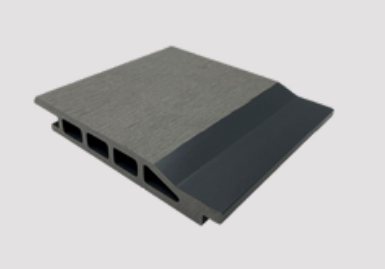

Outdoor eco-friendly materials specifically crafted for wall decoration are not only easy to install but also simple to clean and maintain.

WPC WALL PANEL P01
Size: 219x26mm

WPC WALL PANEL P02
Size: 219x26mm

WPC WALL PANEL P03
Size: 197x25mm

WPC WALL PANEL P04
Size: 140x20mm

WPC WALL PANEL P05
Size: 160x17mm

WPC WALL PANEL P06
Size: 140x20mm

EXECUTIVE CO-EXTRUSION WALL PANEL

UV-resistant, highly durable, and corrosion-resistant, these materials are the ideal choice for outdoor wall panels.