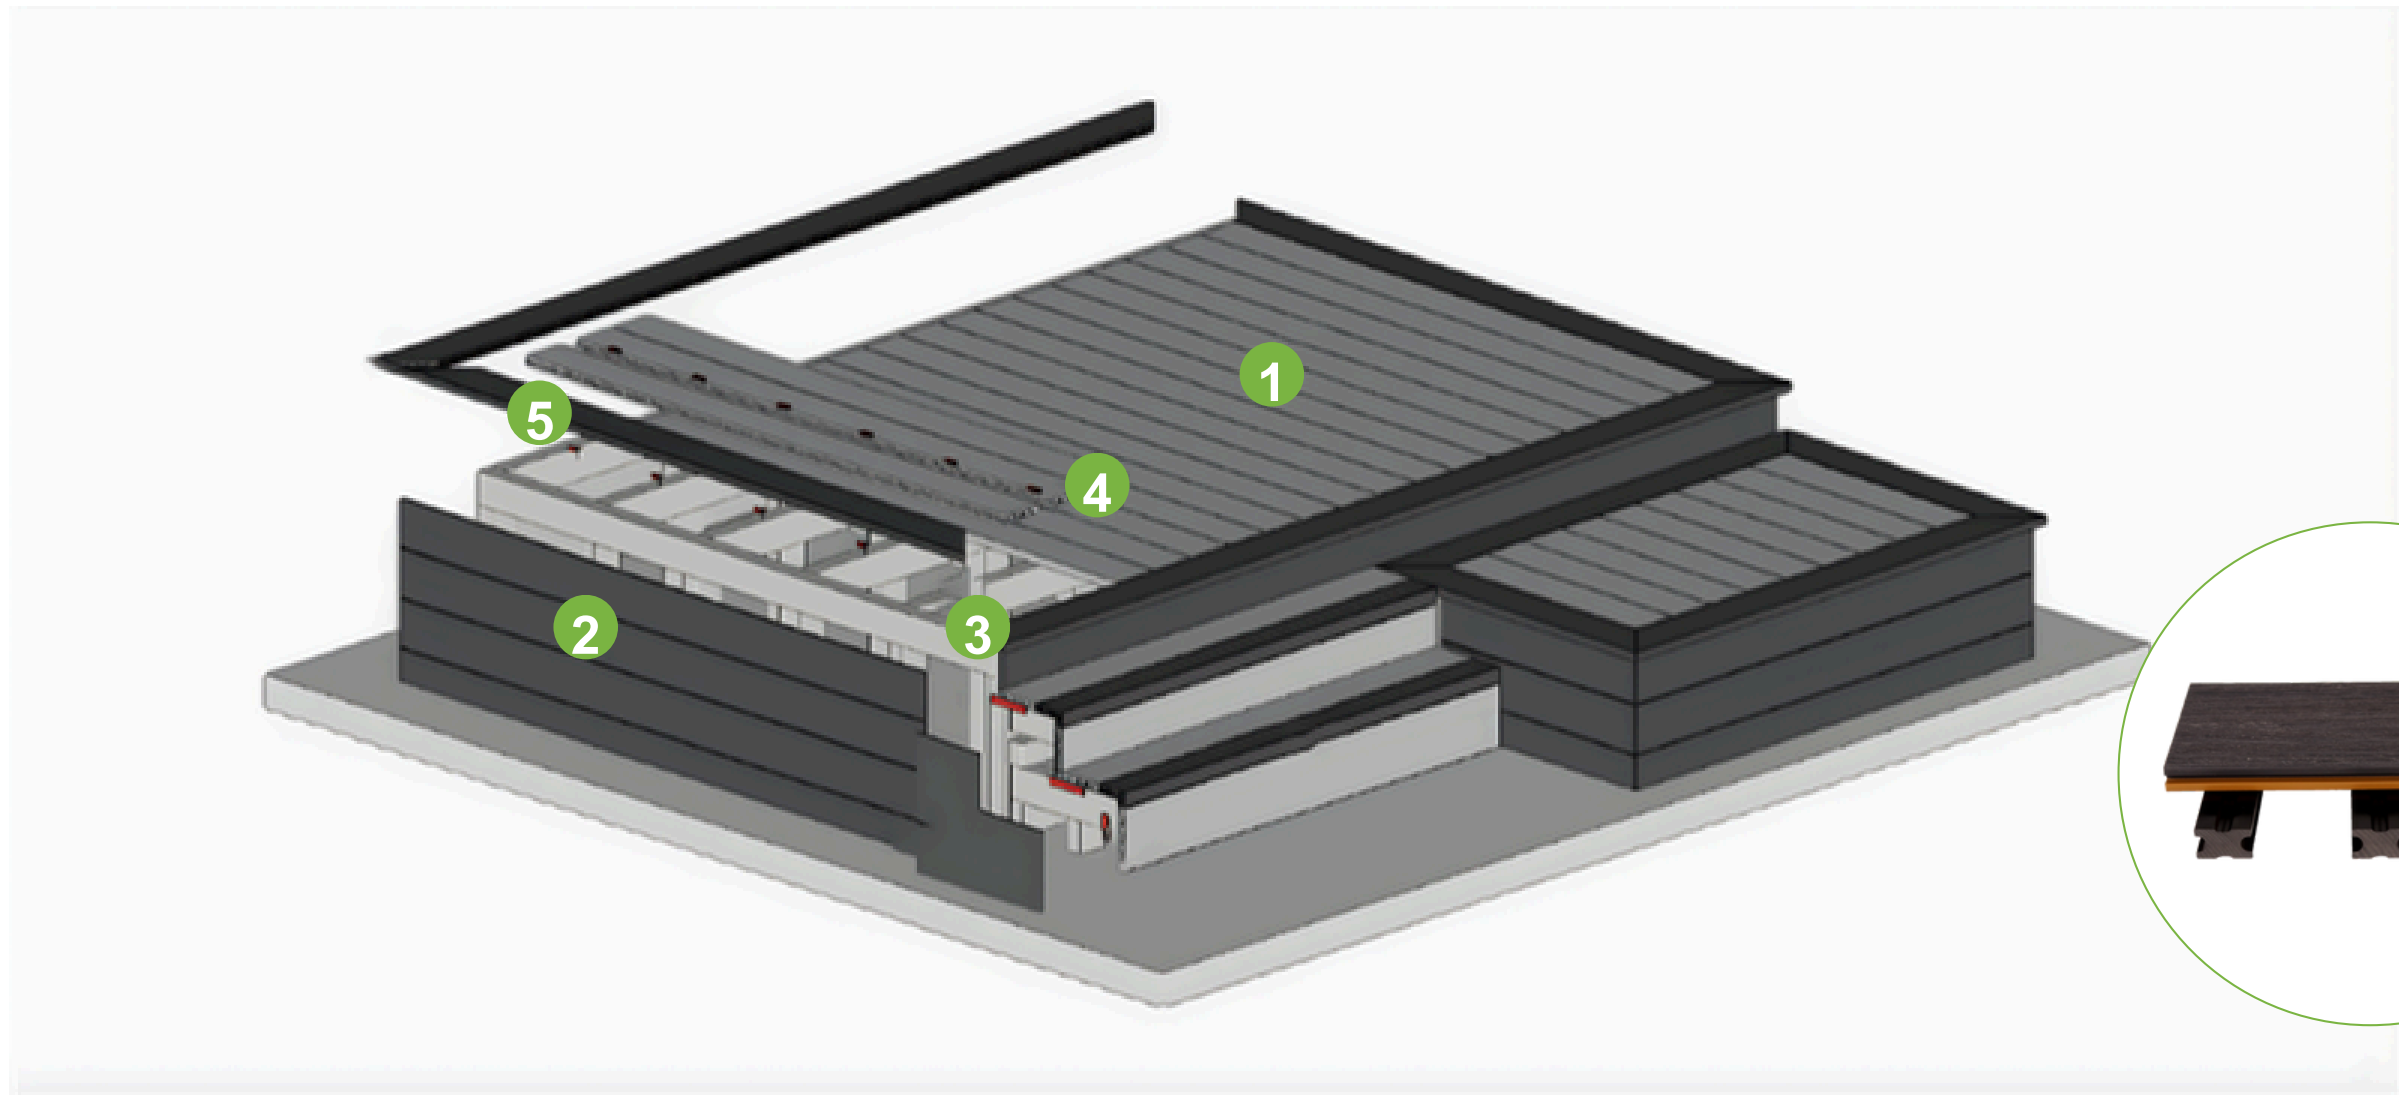

EXECUTIVE CO-EXTRUSION DECKING SF2.8

BASIC INSTALLATION MANUAL

WPC DECKING

EDGE BANDING

CLIP

EDGE CLIP

EDGE BOARD

ELITE WALL PANEL