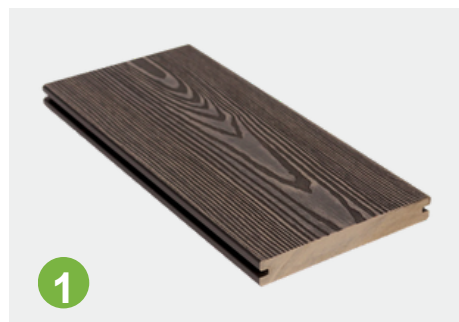

BASIC INSTALLATION MANUAL

WPC DECKING