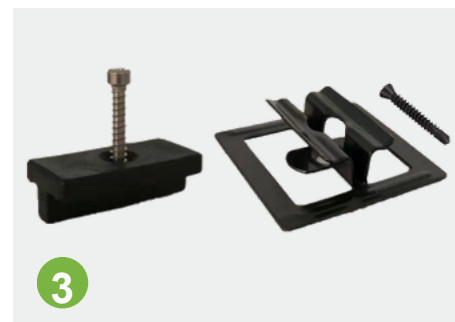

EXECUTIVE CO-EXTRUSION DECKING SF2.8

BASIC INSTALLATION MANUAL

WPC DECKING

EDGE BANDING

CLIP

EDGE CLIP

EDGE BOARD

ELITE WALL PANEL