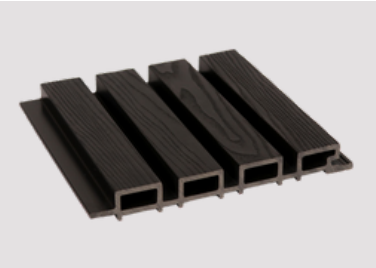

COLOR SELECTIONS

SUBTLE BLENDS OF COLOR

VIBRANTLY MIXED COLORS

SOLID COLORS

Light Teak Dark Teak Red Chocolate Dark Brown Grey Black

ABOUT ACCESSORIES

Item	Product	Profile (mm)	Colour Options
	Edge banding	140 X 10	It can be matched to the color of the decking.
	Edge banding	71 X 11	It can be matched to the color of the decking.
	Corner Trim	60X 60	It can be matched to the color of the decking.
	Joist	50 X 30	Black
	5mm Plastic T-shaped snap	–	Black
	5.5mm Butterfly-shaped snap	–	Black
	4.5mm Three-prong type snap	–	Black
	Starter snap	–	Black

EXECUTIVE CO-EXTRUSION DECKING SF2.8

BASIC INSTALLATION MANUAL

WPC DECKING

EDGE BANDING

CLIP

EDGE CLIP

EDGE BOARD

ELITE WALL PANEL

Outdoor eco-friendly materials specifically crafted for wall decoration are not only easy to install but also simple to clean and maintain.

WPC WALL PANEL P01
Size: 219x26mm

WPC WALL PANEL P02
Size: 219x26mm