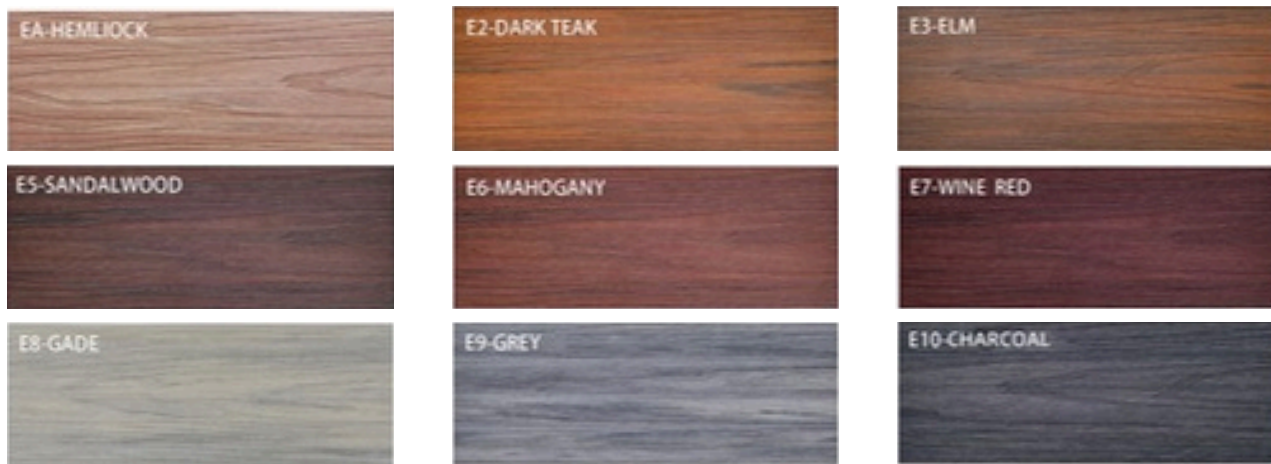

SF2.0

SF2.1

SF2.2

SF2.3

SF3.0

SF3.1

SF3.2

NEW SURFACE SF2.8

COLOR SELECTIONS

SUBTLE BLENDS OF COLOR

VIBRANTLY MIXED COLORS

SOLID COLORS

Light Teak Dark Teak Red Chocolate Dark Brown Grey Black

ABOUT ACCESSORIES

Item	Product	Profile (mm)	Colour Options
	Edge banding	140 X 10	It can be matched to the color of the decking.
	Edge banding	71 X 11	It can be matched to the color of the decking.
	Corner Trim	60X 60	It can be matched to the color of the decking.
	Joist	50 X 30	Black
	5mm Plastic T-shaped snap	–	Black
	5.5mm Butterfly-shaped snap	–	Black
	4.5mm Three-prong type snap	–	Black
	Starter snap	–	Black