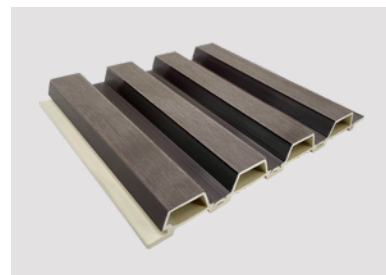

CO-EXTRUSION TUBE
Size: 90x40mm

CO-EXTRUSION TUBE
Size: 120x60mm

CO-EXTRUSION TUBE
Size: 128x128mm

TRADITIONAL TUBE
Size: 40x40mm

TRADITIONAL TUBE
Size: 50x60mm

TRADITIONAL TUBE
Size: 60x40mm

TRADITIONAL TUBE
Size: 48x20mm

TRADITIONAL TUBE
Size: 68x25mm

CEILING

ASA CEILING
Size: 100x15mm

ASA CEILING
Size: 224x24mm

NEW COLOR WPC FURNITURE

Made from recycled plastic, these products are designed for durability and require no maintenance. For quick and easy cleaning, simply use a clean cloth to wipe each piece down with soap and water.