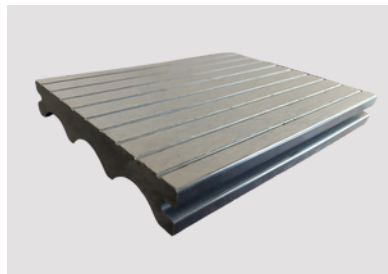

SEMI-SOLID ELITE DECKING
Size: 140x23mm

SOLID ELITE DECKING
Size: 140x20mm

SOLID ELITE DECKING
Size: 140x22mm

SOLID TILE DECKING
Size: 300x300mm

SOLID ELITE DECKING
Size: 300x300mm

SOLID EMBOSSED DECKING
Size: 300x300mm