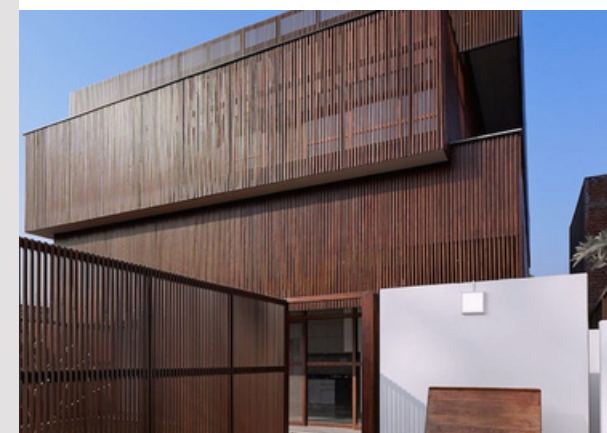

GREAT WALL BOARDS E07
Size: 169x33mm

WALL PANELS E08
Size: 134.5x24.5mm

WALL PANELS E09
Size: 223x24mm

WALL PANELS E10
Size: 138.5x20mm

WALL PANELS E11
Size: 179x21mm

WALL PANELS E12
Size: 142x13mm

BEAMS

CO-EXTRUSION TUBE
Size: 40x30mm