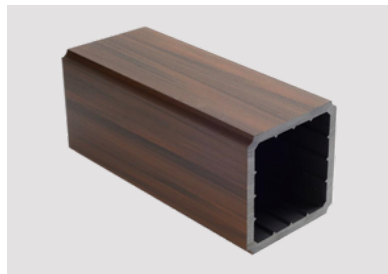

CO-EXTRUSION TUBE
Size: 128x128mm