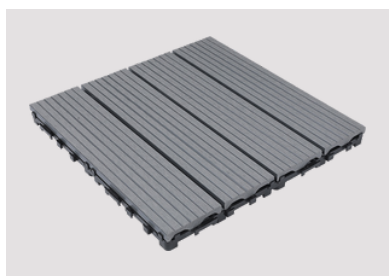

SEMI-SOLID ELITE DECKING
Size: 140x23mm

SOLID ELITE DECKING
Size: 140x20mm

SOLID ELITE DECKING
Size: 140x22mm

SOLID TILE DECKING
Size: 300x300mm

SOLID ELITE DECKING
Size: 300x300mm

SOLID EMBOSSED DECKING
Size: 300x300mm