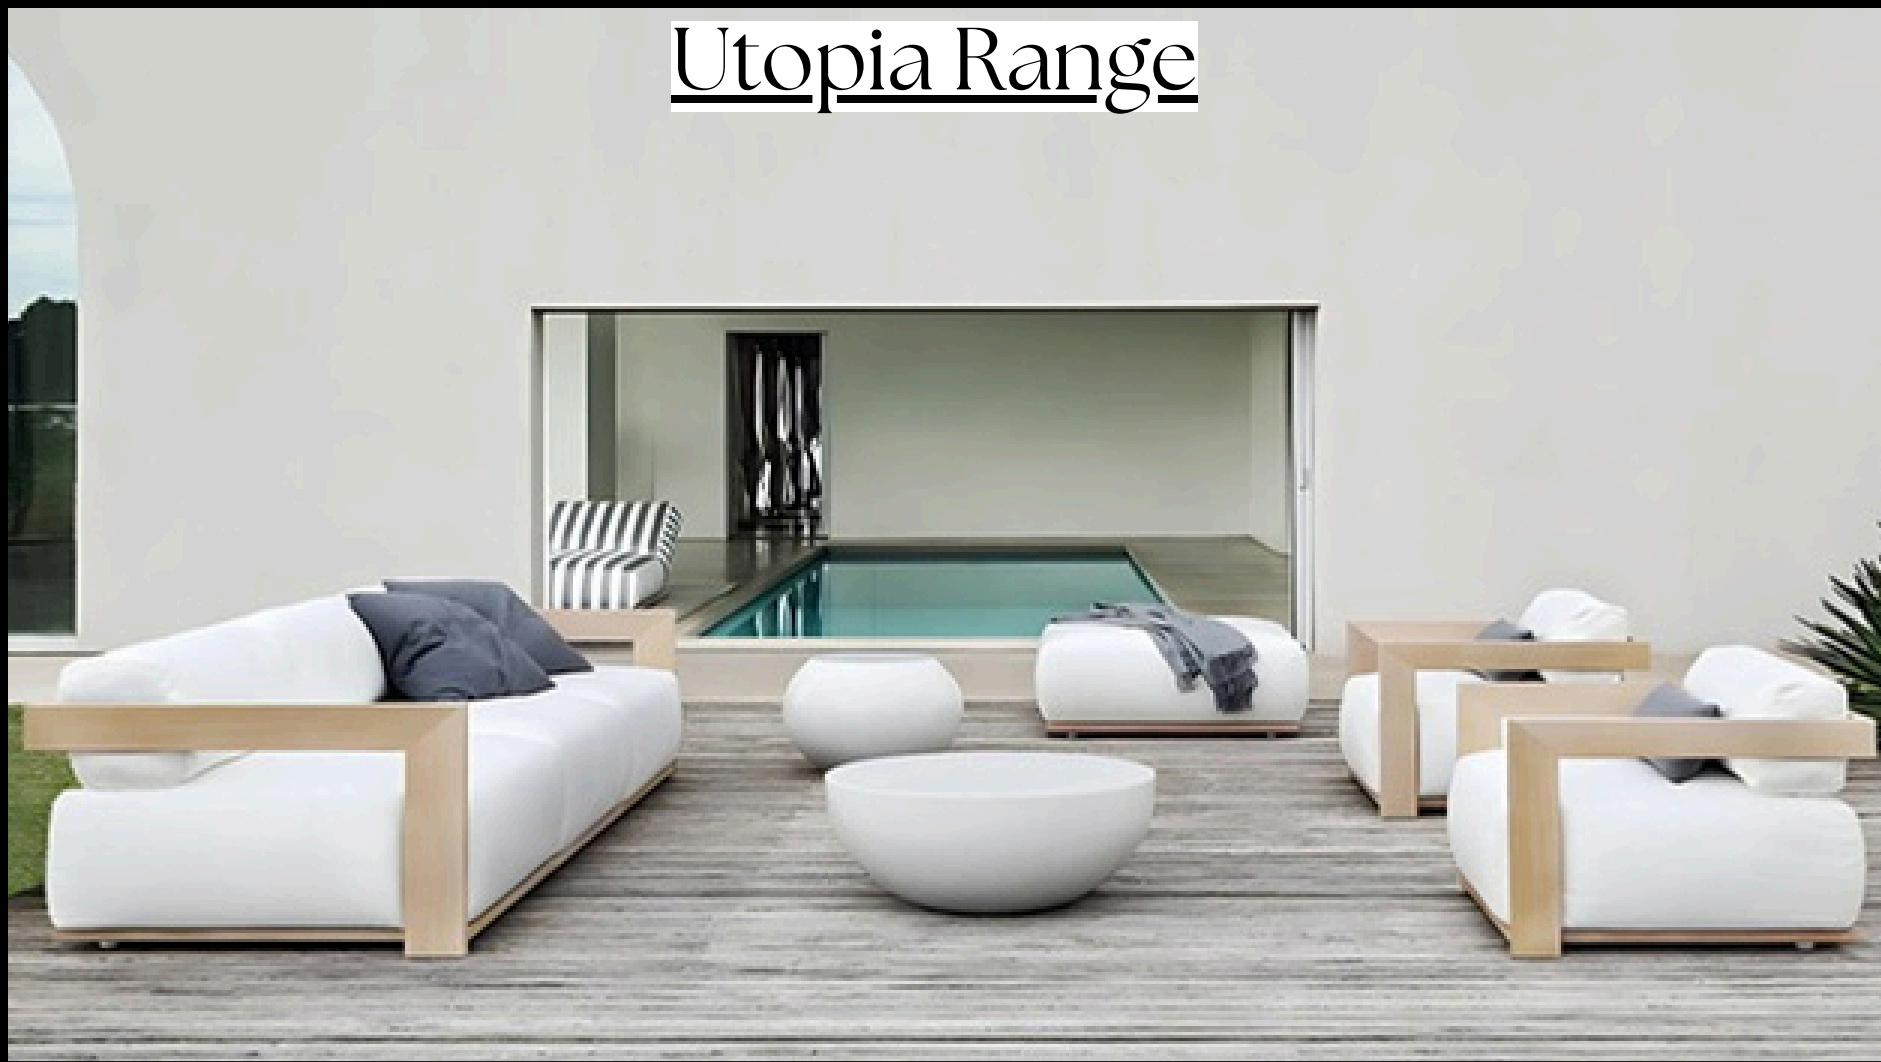

Utopia Range

Dimensions

- 1-seater = L 900mm x W 900mm x H 750mm
- 2-seater = L 1600mm x W 900mm x H 750mm
- 3-seater = L 2400mm x W 900mm x H 750mm
- Ottoman table = L 900mm x W 900mm x H 450mm

Price

- R 7 900.00
- R 12 000.00
- R 16 000.00
- R 4 700.00

Polo Range

Dimensions

- 1-seater = L 750mm x W 750mm x H 700mm
- 2-seater = L 1600mm x W 750mm x H 700mm
- 3-seater = L 2400mm x W 800mm x H 750mm
- coffee table = L 1000mm x W 800mm x H 400mm

Price

- R 4 300.00
- R 8 000.00
- R 12 000.00
- R 3 600.00

Available for purchase as a complete set or mix and match to design your unique style.

Available for purchase as a complete set or mix and match to design your unique style.

Utopia Range